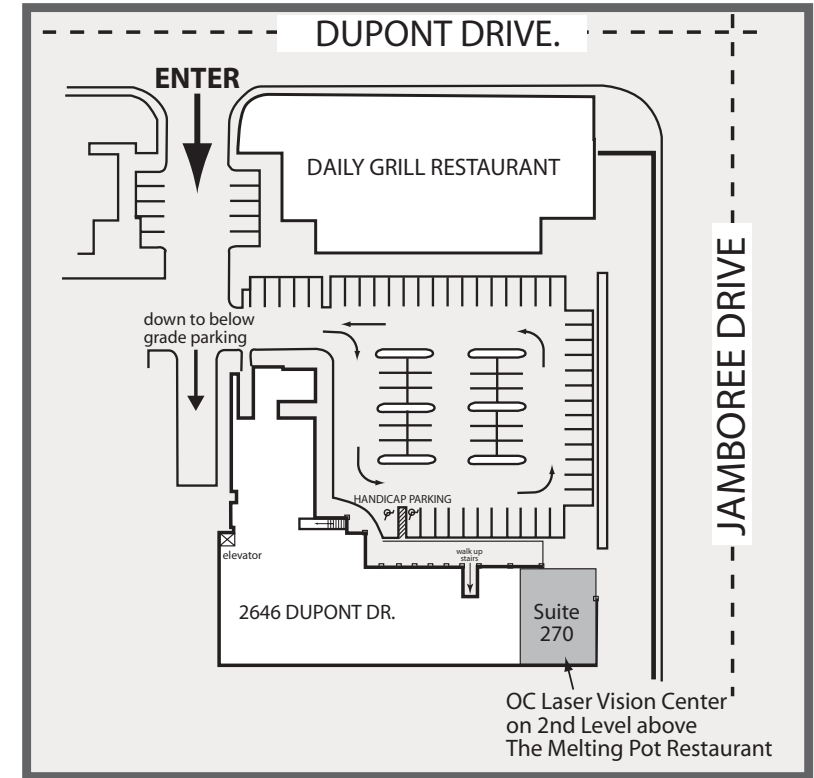

ORANGE COAST Laser Vision Center

2646 Dupont Dr., Suite 270
Irvine, CA 92612

(949) 251-1497

MAP & DIRECTIONS

We are located directly above *The Melting Pot Restaurant* at the Jamboree Promenade

DIRECTIONS to JAMBOREE PROMENADE: The Orange Coast Laser Vision Center is located at the junction of Dupont Dr. and Jamboree Blvd. in Irvine. Dupont is 1/2 mile South of the 405 Freeway. Enter on Dupont Drive. Continue straight to enter to underground parking or turn left into the ground level parking lot (which is more crowded during the lunch hour). Parking is Free. Valet Parking is available.

HANDICAPPED ACCESSIBILITY: Enter the atrium where *Kaplan Education Center* is located and take the elevator or park underground and follow the signs to the elevator. Take the elevator to the second level.